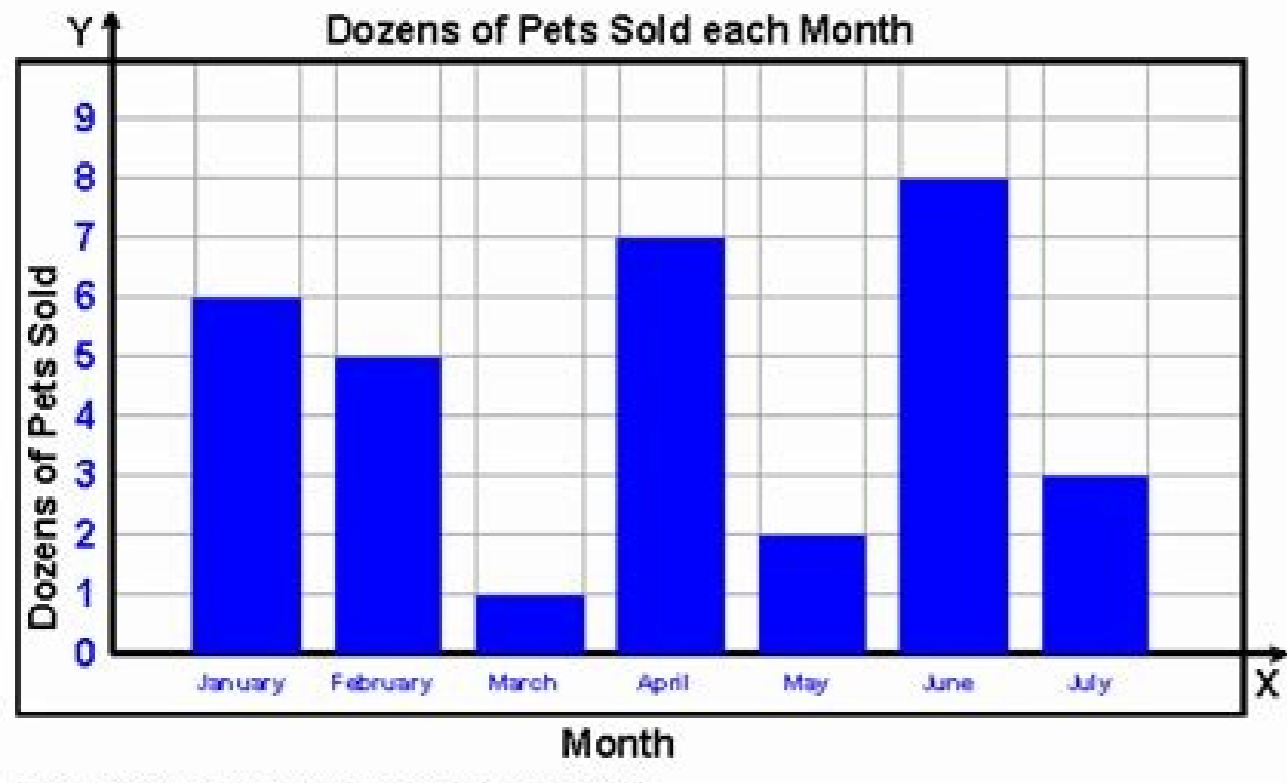

Reading Bar Graphs

Answer the following questions based off the bar graph.

1. How many pets were sold in July and April combined? _____
2. How many more pets were sold in June than in March? _____
3. How many pets were sold in March, January, and June? _____
4. In August, twice the number of pets were sold than in May. How many pets were sold in August? _____
5. Were more pets sold in January or in April? _____

Graphing (Slope-Intercept) Form

Equation	Graph	Equation	Graph	Equation	Graph
$y = -2x - 3$		$y = -\frac{1}{2}x - 3$		$y = \frac{2}{3}x$	
$y = 3$		$y = 5x - 4$		$y = -x$	
$y = -4x + 3$		$y = 3x - 1$		$y = -x + 1$	
$y = 6x - 5$		$y = \frac{3}{2}x - 2$		$x = 2$	
$y = 4x - 1$		$y = -\frac{1}{3}x - 4$		$y = x + 3$	
$y = -\frac{5}{2}x + 3$		$y = -9x + 4$		$y = -2x$	

Graphing (Slope-Intercept) Form

Equation	Graph	Equation	Graph	Equation	Graph
$y = -2x - 3$		$y = -\frac{1}{2}x - 3$		$y = \frac{2}{3}x$	
$y = 3$		$y = 5x - 4$		$y = -x$	
$y = -4x + 3$		$y = 3x - 1$		$y = -x + 1$	
$y = 6x - 5$		$y = \frac{3}{2}x - 2$		$x = 2$	
$y = 4x - 1$		$y = -\frac{1}{3}x - 4$		$y = x + 3$	
$y = -\frac{5}{2}x + 3$		$y = -9x + 4$		$y = -2x$